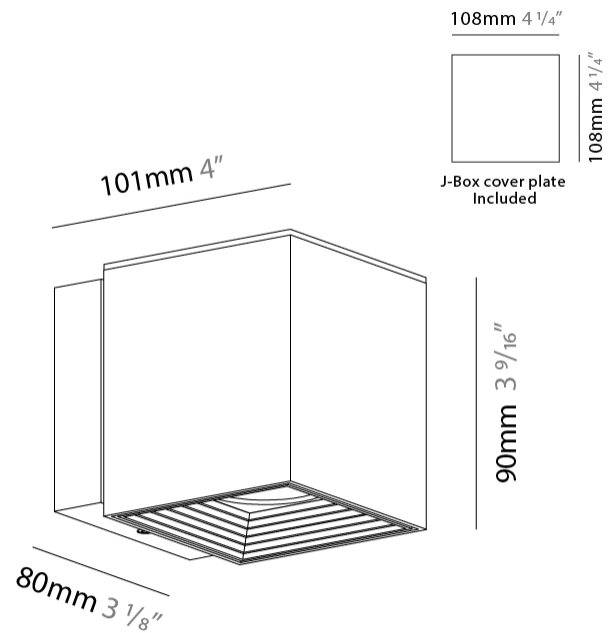

PROJECT
TYPE
SPECIFIER
QUANTITY
DATE

DAU SINGLE SURFACE

D93189R9-

base number Finish
Options

1. To build a product code in our configurator select the specify button on the base model # product page
2. To build a manual product code on this datasheet choose from the options listed below in blue font and add the suffix to the base model #

GENERAL

Series: Dau
Subseries: Dau Single
Brand: Milan
Division: Design
Mounting Type: Surface
Mounting Location: Wall
Subcategory: Downlight

PHYSICAL

Shape: Cube
Length (mm): 80
Length (in): 3 1/8
Height (mm): 90
Depth (mm): 101
Height (in): 3 9/16
Depth (in): 4
Extension (mm): 114
Extension (in): 4 1/2
Light Distribution: Direct
Fixture Finish: [BAL / MWL / BSL](#)
Fixture Material: Extruded Aluminum

ELECTRICAL

Lamp Type: LED
Input Wattage (W): 10
Total Output Wattage (W): 9.3
Dimming: Tri-Mode (Non-Dimming and Phase Dimming (120Vac only) and 0-10V Dimming)
Driver Included: Yes
Driver Location: Integrated
Driver Type: Constant Current - 120Vac
Driver Class: Class 2
Input Voltage (V): 120 - 277
Constant Current (MA): 350
Upon Request: Not included - see components) Remote: 0-10Vdc dimming / Phase dimming @120Vac only / 277Vac

LED

Number of LEDs: 1
Color Temperature (°K): 3000
Max. Delivered Lumen (lm): 956
CRI: >90 CRI
Lamp Life (hrs): 50000

OPTICAL

RATINGS AND CERTIFICATIONS

Certified By: Certified for North American Standards
IP rating: IP44