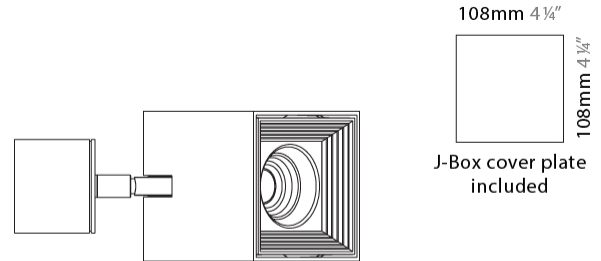

PROJECT	
TYPE	
SPECIFIER	
QUANTITY	
DATE	

DAU SINGLE ADJUSTABLE SURFACE

D92188R9-

base number Finish
Options

1. To build a product code in our configurator select the specify button on the base model # product page
2. To build a manual product code on this datasheet choose from the options listed below in blue font and add the suffix to the base model #

GENERAL

Series: Dau
Subseries: Dau Single Adjustable
Brand: Milan
Division: Design
Mounting Type: Surface
Subcategory: Spots

PHYSICAL

Shape: Cube
Length (mm): 80
Length (in): 3 1/8
Width (mm): 80
Width (in): 3 1/8
Height (mm): 86
Height (in): 3 3/8
Max. Overall Height (mm): 164
Max. Overall Height (in): 6 7/16
Light Distribution: Adjustable / Direct
Fixture Finish: BAL / MWL / BSL
Fixture Material: Extruded Aluminum

ELECTRICAL

Lamp Type: LED
Input Wattage (W): 10
Total Output Wattage (W): 9.3
Dimming: Tri-Mode (Non-Dimming and Phase Dimming (120Vac only) and 0-10V Dimming)
Driver Included: No
Driver Location: Remote
Driver Type: Constant Current - 120 / 277Vac
Driver Class: Class 2
Input Voltage (V): 120 - 277
Constant Current (MA): 350

LED

Number of LEDs: 1
Color Temperature (°K): 3000
Max. Delivered Lumen (lm): 956
CRI: >90 CRI
Lamp Life (hrs): 50000

OPTICAL

Optic°: 50
Adjustability: Rotational 300°; Tilt 90°

RATINGS AND CERTIFICATIONS

Certified By: Certified for North American Standards
IP rating: IP20