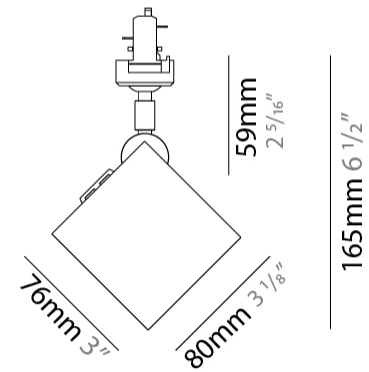

DAU SINGLE TRACK

D96048R9-

base number Finish
Options

1. To build a product code in our configurator select the specify button on the base model # product page
2. To build a manual product code on this datasheet choose from the options listed below in blue font and add the suffix to the base model #

GENERAL

Series: Dau
Subseries: Dau Single
Brand: Milan
Division: Design
Mounting Type: Track
Mounting Location: Ceiling
Subcategory: Spots

PHYSICAL

Shape: Cube
Width (mm): 80
Width (in): 3 1/8
Height (mm): 165
Height (in): 6 1/2
Light Distribution: Adjustable / Direct
Fixture Finish: BAL / MWL / BSL
Fixture Material: Extruded Aluminum

ELECTRICAL

Number of Lamps: 1
Lamp Type: LED
Total Output Wattage (W): 9.3
Dimming: Phase Dimming (120Vac Only)
Input Voltage (V): 120

LED

Number of LEDs: 1
Color Temperature (°K): 3000
Max. Delivered Lumen (lm): 956
CRI: >90 CRI
Lamp Life (hrs): 50000

OPTICAL

RATINGS AND CERTIFICATIONS

Certified By: Certified for North American Standards
IP rating: IP20

PROJECT
TYPE
SPECIFIER
QUANTITY
DATE

80mm 3 1/8"